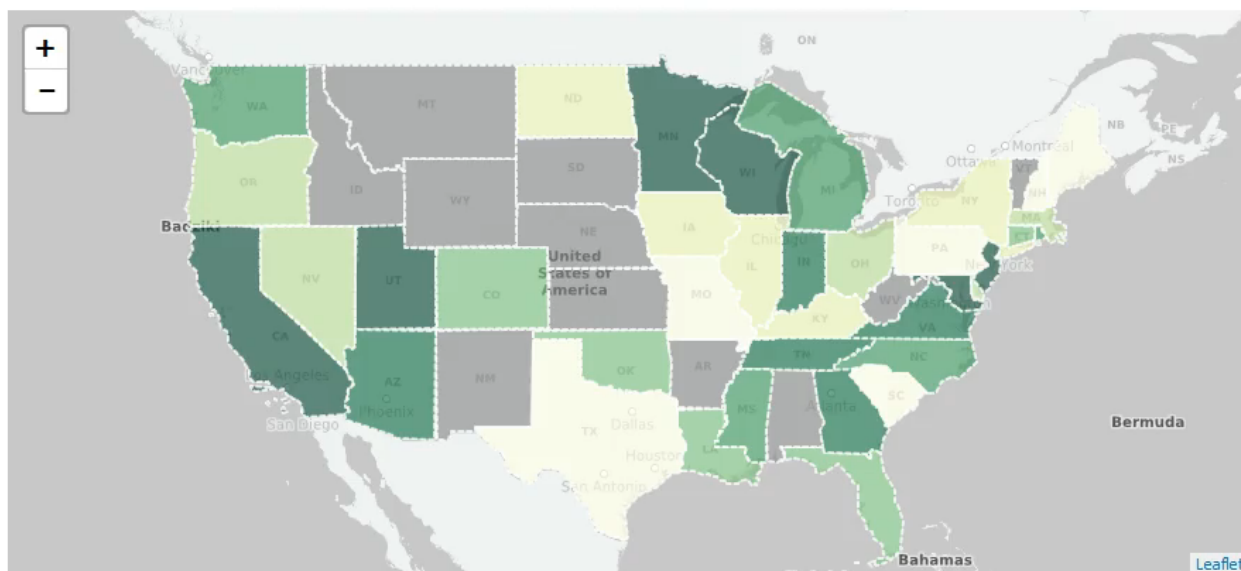

Choropleth Map of Savings across States

Specific Make

Specific Body Type

Specific Make and Body Type

Make:
Chevrolet

Body Type:
No preference

Model:
No preference

Mileage:
0 100,000

0 25,000 50,000 75,000 100,000

Savings
Low High

Average MSRP : $31,100
Average Price : $31,100

Visit <https://youtu.be/zi6ceVse_BE> for a demo of the app