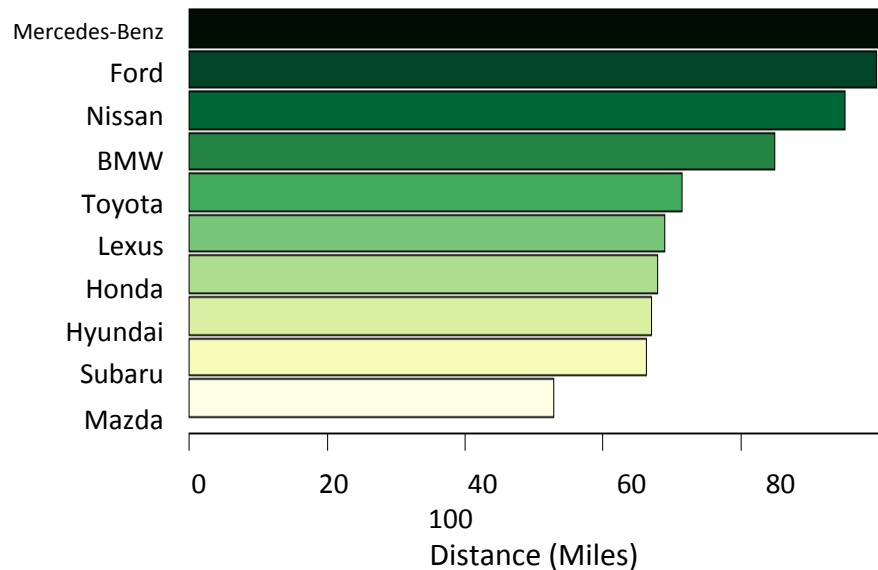

0 25,000 50,000 75,000 100,000

Savings
Low High

Average MSRP : \$31,100
Average Price : \$31,100

Visit https://youtu.be/zi6ceVse_BE for a demo of the app

Connecting Visitors to Dealers

This analysis allows us to...

Illustrate brand differences

Understanding local regions

Texas example:

- > **93%** of visitors bought cars in Texas
- > **101 miles** is the mean purchase distance
- > **7.93%** is the average savings off MSRP